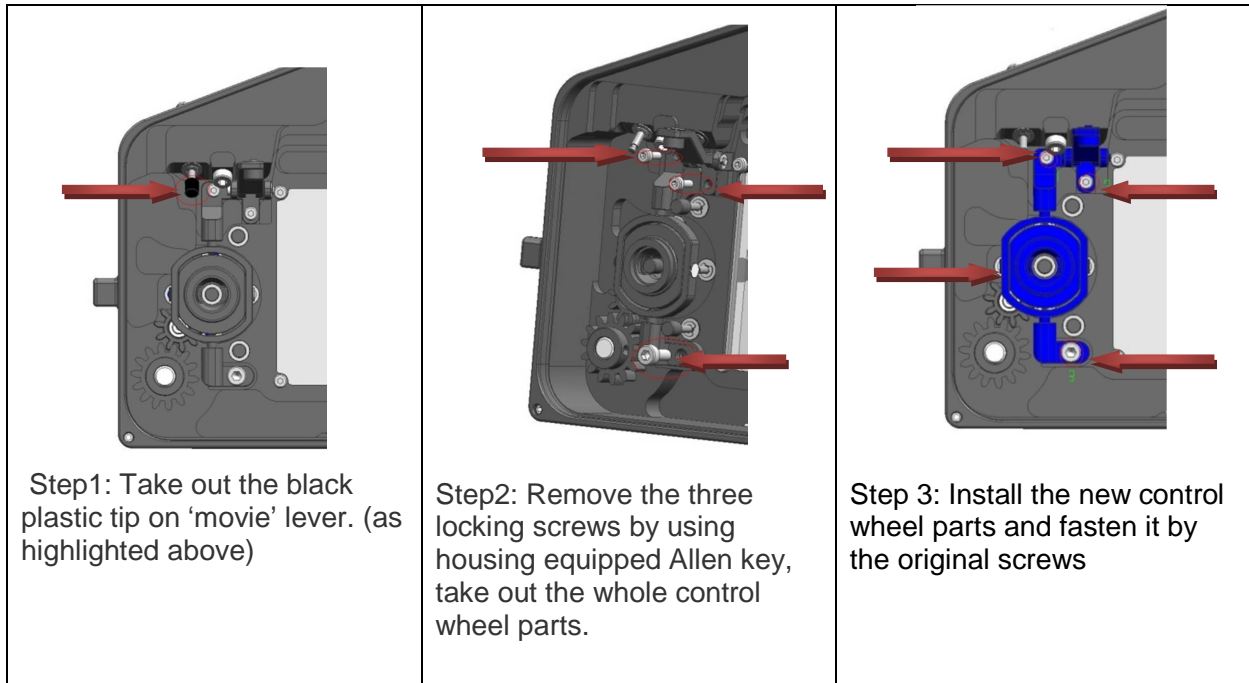

**17451 Upgrade kit to convert 17401 to use with SonyNEX-5N camera**

Upgrade kit includes 4 parts as below, easy installation, no pressure test required

 <p>Play back and command wheel</p>	 <p>Movie button actuator</p>
 <p>On/off parts</p>	 <p>New camera tray</p>

## Install play back, command wheel parts and movie button actuator

## Install new On/Off parts