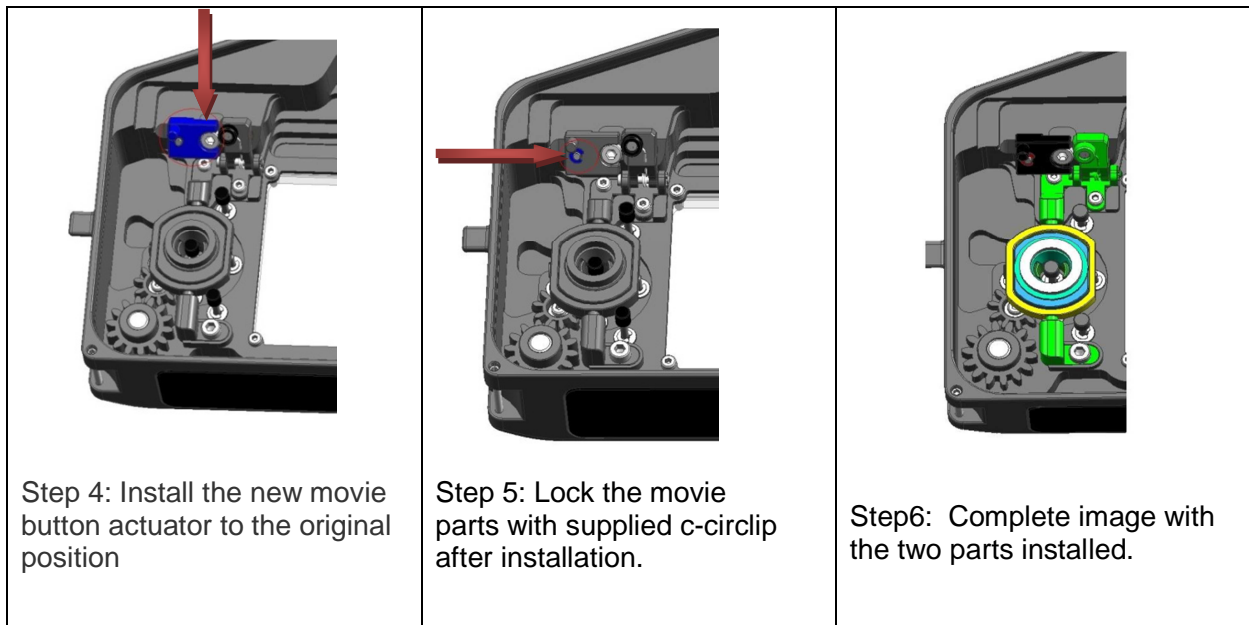

**17451 Upgrade kit to convert 17401 to use with SonyNEX-5N camera**

Upgrade kit includes 4 parts as below, easy installation, no pressure test required

 <p>Play back and command wheel</p>	 <p>Movie button actuator</p>
 <p>On/off parts</p>	 <p>New camera tray</p>

## Install play back, command wheel parts and movie button actuator

## Install new On/Off parts