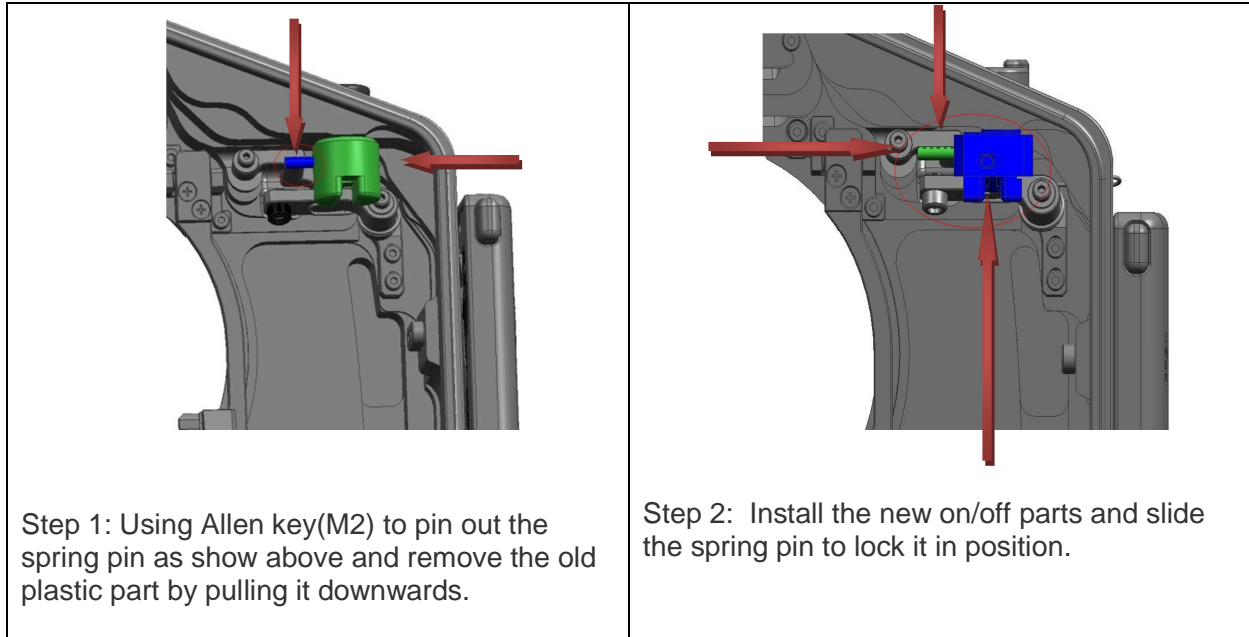

Install new On/Off parts