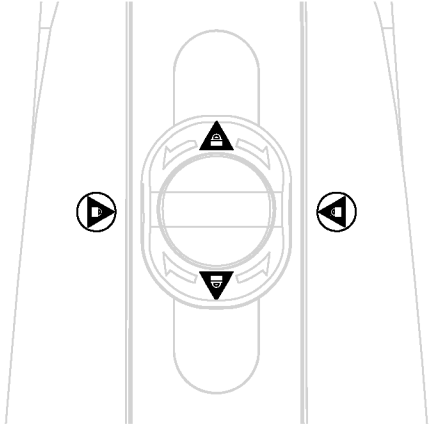

# Brightness Indicator:

**Full Brightness**  
Approx. 70 min. Flood, 70 min. Spot

**1/2 Brightness**  
Approx. 140 min. Flood, 140 min. Spot

**1/4 Brightness**  
Approx. 280 min. Flood, 280 min. Spot

**Switch unlocked**