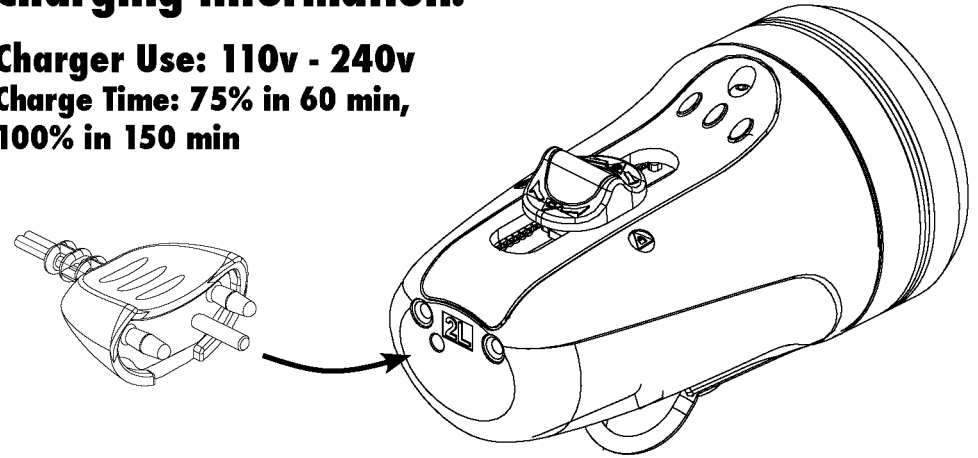

## Charging Information:

**Charger Use: 110v - 240v**

**Charge Time: 75% in 60 min,  
100% in 150 min**

**Align guide pin to  
connect charger.**