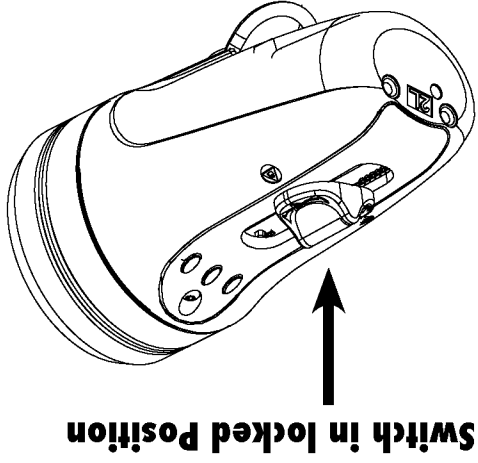

Travel and Storage:

Brightness Indicator:

Full Brightness
Approx. 70 min. Flood, 70 min. Spot

1/2 Brightness
Approx. 140 min. Flood, 140 min. Spot

1/4 Brightness
Approx. 280 min. Flood, 280 min. Spot